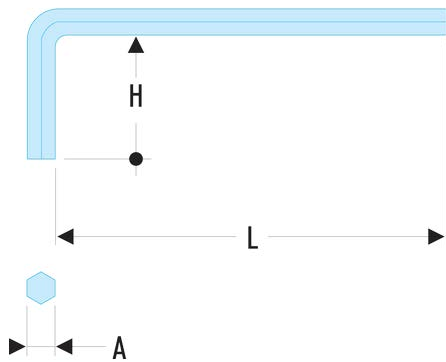

83H.17 83H - Long metric keys**Description:**

- Manufactured in silicon steel.
- Finish: phosphate-coated.

A [mm]:	17,0
H [mm]:	63
H x L [mm]:	63 x 245
L [mm]:	245
[g]:	602