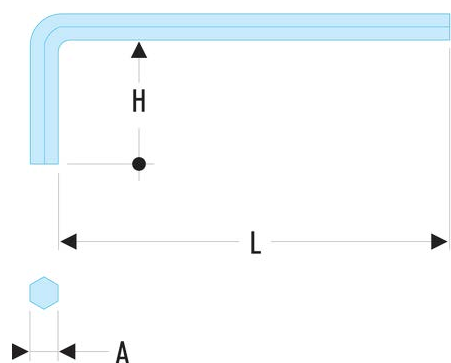

**83H.16 83H - Long metric keys****Description:**

- Manufactured in silicon steel.
- Finish: phosphate-coated.

---

A [mm]: 16,0

---

H [mm]: 60

---

H x L [mm]: 60 x 235

---

L [mm]: 235

---

[g]: 515

---