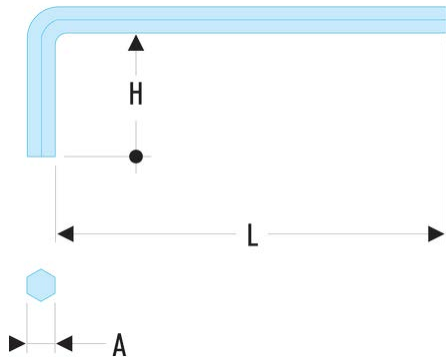

82H.5/16 82H - Short inch keys**Description:**

- Manufactured in silicon steel.
- Finish: phosphate-coated.

A ["]:	May-16
--------	--------

H [mm]:	36
---------	----

H x L [mm]:	36 x 100
-------------	----------

L [mm]:	100
---------	-----

[g]:	59
------	----