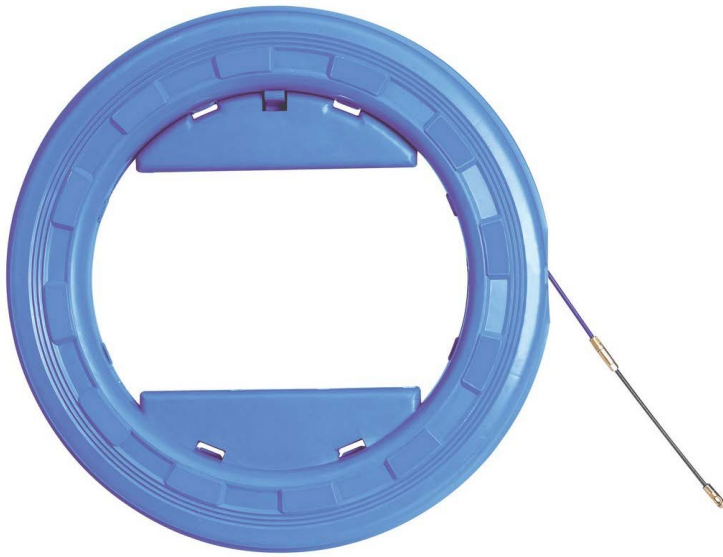

629861 Glass fibre rods**Description:**

- Supplied in a needle holder casing with:
 - 1 flexible guiding head.
 - 1 pulling eye.
 - 1 repair set.
- Breakage load: 120 kN.

d [mm]:	3
---------	---

L [m]:	40
--------	----
