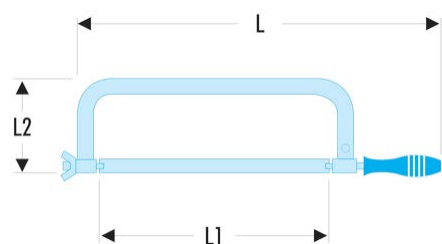

599 Flat bow frame - adjuster fitting

Description:

- Wood handle.
- Takes 300 mm blade.
- Spare blades: 668B.

L [mm]: 520

L1 [mm]: 300

L2 [mm]: 130

[g]: 600