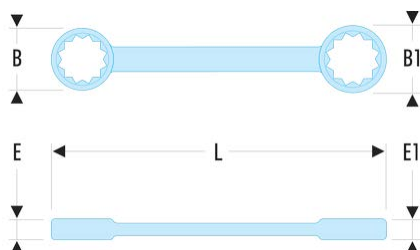

Sku

Fixed and variable opening wrenches

Aerospace

56L.1/4X5/16

A ["]:	1/4x5/16
B x B1 [mm]:	10,5x12,5
E x E1 [mm]:	5,9x6,5
L [mm]:	170
[g]:	48