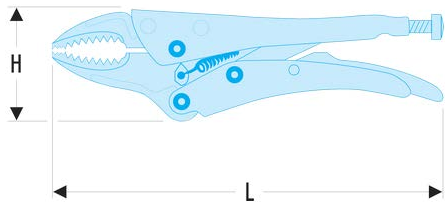

513A.7 513 - Short-nose single setting lock-grip pliers**Description:**

- Slim jaws.
- Hand-screw adjustment.
- Finish: black cathaporetic finish.

A [mm]: 35

B [mm]: 27

C [mm]: 9,0

H [mm]: 59

L x H [mm]: 190 x 59

L [mm]: 190

[g]: 380
