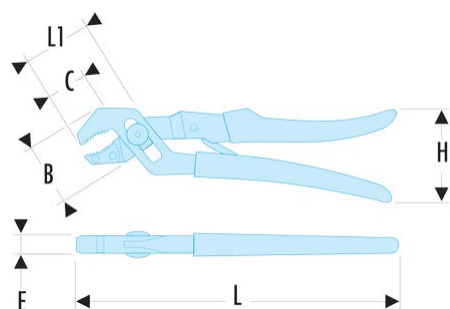

**485.17 485 - Automatic multigrip pliers****Description:**

- Instant automatic setting with one hand while clamping.
- Capacity:
  - 485.17: diameter 28 mm, 6-point 23 mm.
  - 485.23: diameter 45 mm, 6-point 38 mm.
- Finish: burnished, PVC grip.

A [mm]:	28
---------	----

B [mm]:	28
---------	----

C [mm]:	23
---------	----

E [mm]:	7
---------	---

H [mm]:	42
---------	----

L [mm]:	170
---------	-----

L1 [mm]:	42
----------	----

[g]:	150
------	-----