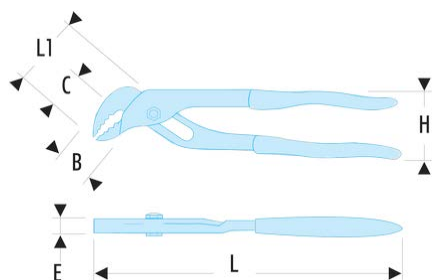

481.40 "Extra-wide capacity" straight-jaw pliers

Description:

- Straight serrated jaw.
- Notch joint.
- 11 positions.
- Capacity: 105 mm.
- Finish: chrome finish, PVC grip.

B [mm]: 56

C [mm]: 50

E [mm]: 14

H [mm]: 102

L [mm]: 412

L1 [mm]: 90

[kg]: 1,10
