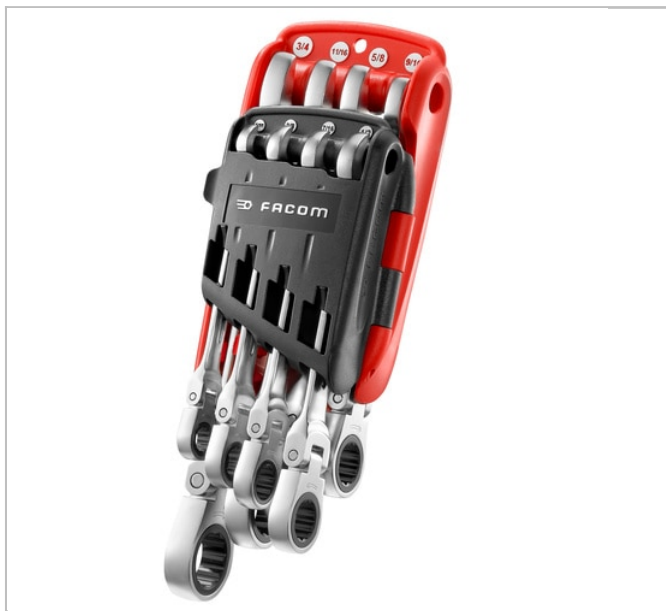

467F.JPU8 | Set of inch hinged ratchet combination wrenches on portable case

Description:

- Productivity and safety = Fast storage, fast finding, with you at all times.
- Compact and easy to use during interventions on site.
- Withstands chemicals.

	467F.JPU8
A [in]	5/16" - 3/8" - 7/16" - 1/2" - 9/16" - 5/8" - 11/16" - 3/4"
Contents []	Portable case: CK.467BJP8