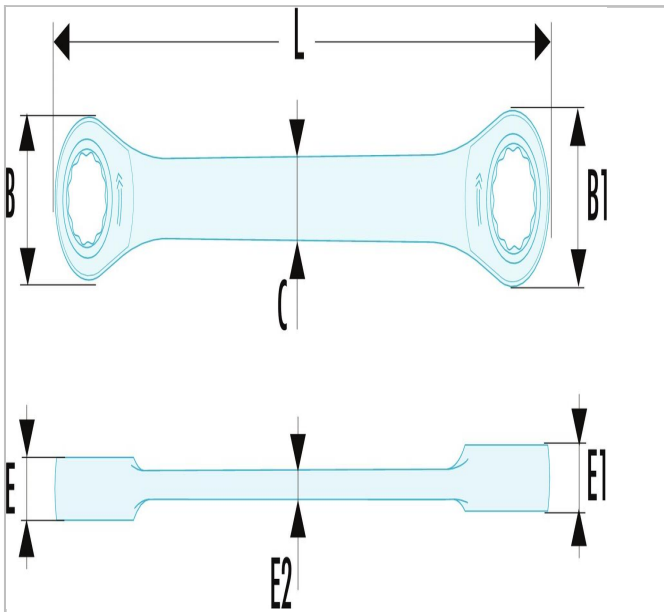

## 464TX.6X8 | 464TX - Ratchet wrenches

### Description:

- Ideal for crowded or tight spaces !
- EXTRA LOW-PROFILE: The compact ring head perfectly replaces the ratchet and socket combination and provides the advantages of an extra low-profile ratchet.
- COMPACT: Ratchet system incorporated within a compact ring head. 2 sizes per wrench.
- FAST: 5° increments. Ultra-fast tightening without wasting time to reposition the wrench.

	464TX.6X8
A [mm]	6x8
Length L [mm]	128.0
Thickness E [mm]	6.5
Thickness E1 [mm]	6.9
Thickness E2 [mm]	3.2
Head Height C [mm]	8.7
Head Width B [mm]	16.8
Head Width B1 [mm]	20.2
Weight [Kg]	0.045