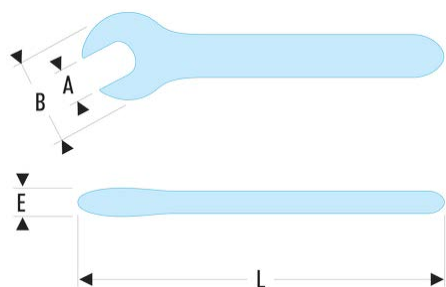

**46.9AVSE 46.AVSE - VSE series 1,000 Volt insulated open end wrenches****Description:**

- Insulation with "safety" colour coding.

A [mm]:	9
---------	---

B [mm]:	24
---------	----

E [mm]:	9
---------	---

L [mm]:	105
---------	-----

[g]:	35
------	----