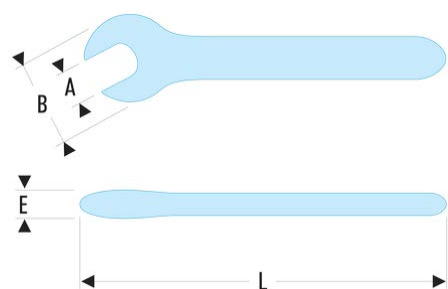

**46.13AVSE 46.AVSE - VSE series 1,000 Volt insulated open end wrenches****Description:**

- Insulation with "safety" colour coding.

A [mm]:	13
B [mm]:	32
E [mm]:	11
L [mm]:	135
[g]:	70