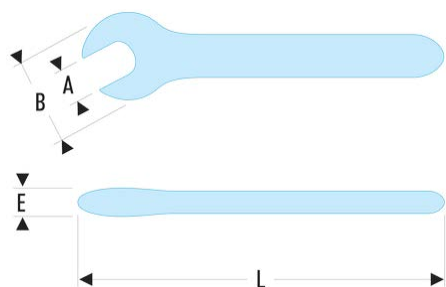

46.10AVSE 46.AVSE - VSE series 1,000 Volt insulated open end wrenches**Description:**

- Insulation with "safety" colour coding.

A [mm]:	10
---------	----

B [mm]:	25
---------	----

E [mm]:	9
---------	---

L [mm]:	105
---------	-----