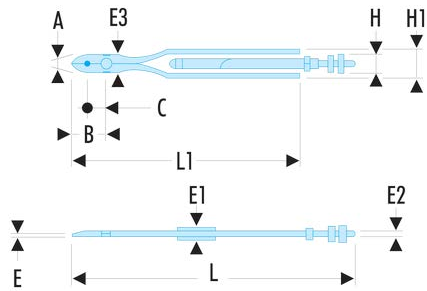

445.8DS Short locking-wire pliers 8"

Description:

- 445.8R = "automatic" model.
- 445.8DS = "reversible" model.
- Side wire-cutter: stainless steel diameter 1 mm.
- 2.5 turns: 95 mm length.

A [mm]: 3

B [mm]: 22

C [mm]: 9

E [mm]: 2,2

E1 [mm]: 15

E2 [mm]: 29,8

E3 [mm]: 14

H [mm]: 30

H1 [mm]: 41

L [mm]: 284

L1 [mm]: 170

[g]: 320