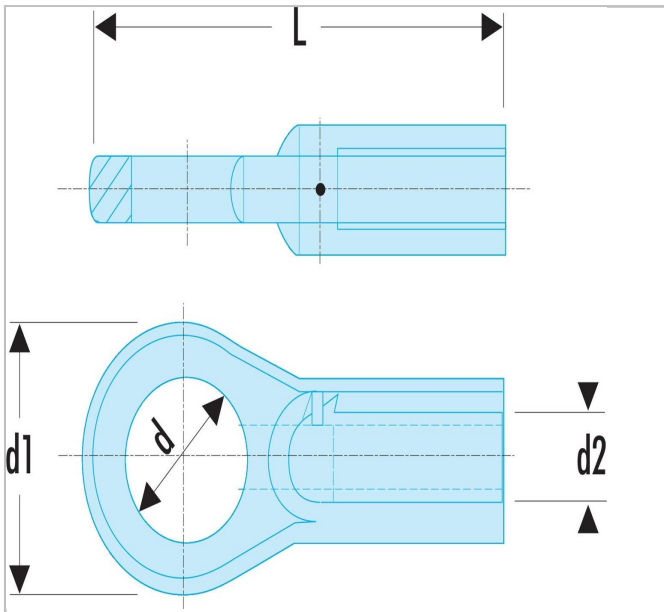

289.M24 | 289.M - Nut splitter

Description:

- For splitting a worn or jammed nut without damaging the screw thread.

	289.M24
Diameter [mm]	46.0
Diameter D Mini - Maxi [mm]	27 - 36
Diameter D1 [mm]	67.0
Diameter D2 [mm]	17.0
Length L [mm]	170.0
Weight [g]	950.0