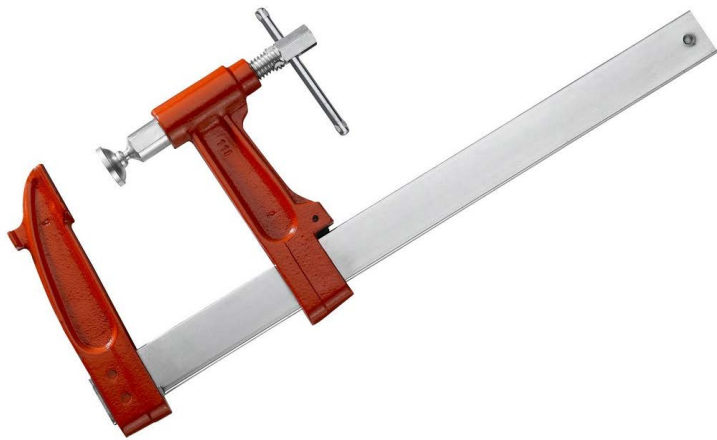

272.600L 272L - Wide protrusion pump clamp**Description:**

- Capacity: 0 to 1,000 mm.
- Protrusion: 150 mm.
- Same characteristics as model 272A with additional benefits of a deep slider and dog for gripping wide parts.

A maxi [mm]:	600
E x E1 [mm]:	40 x 9
L [mm]:	740
L1 [mm]:	215
L2 [mm]:	150
Open Position maxi [mm]:	600
P [mm]:	150
[kg]:	3,900