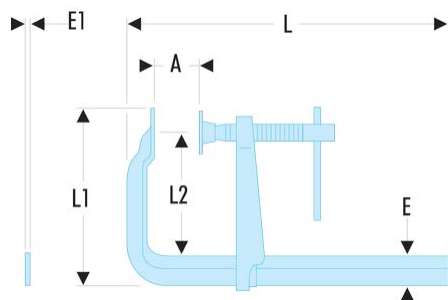

272.600L 272L - Wide protrusion pump clamp**Description:**

- Capacity: 0 to 1,000 mm.
- Protrusion: 150 mm.
- Same characteristics as model 272A with additional benefits of a deep slider and dog for gripping wide parts.

A maxi [mm]:	600
E x E1 [mm]:	40 x 9
L [mm]:	740
L1 [mm]:	215
L2 [mm]:	150
Open Position maxi [mm]:	600
P [mm]:	150
[kg]:	3,900