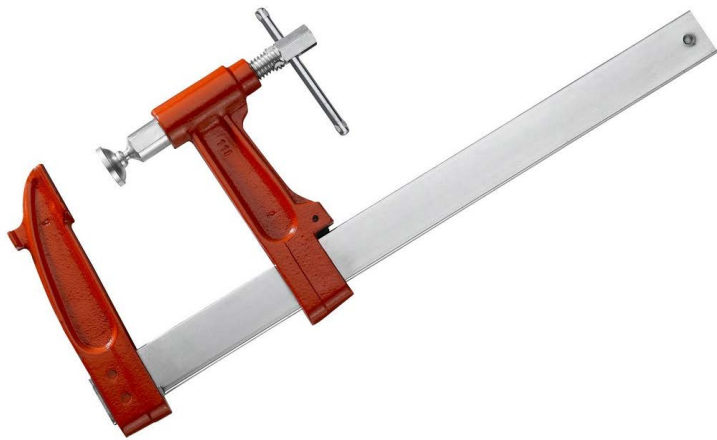

272.1000L 272L - Wide protrusion pump clamp**Description:**

- Capacity: 0 to 1,000 mm.
- Protrusion: 150 mm.
- Same characteristics as model 272A with additional benefits of a deep slider and dog for gripping wide parts.

A maxi [mm]:	1000
---------------------	------

E x E1 [mm]:	40 x 9
---------------------	--------

L [mm]:	1140
----------------	------

L1 [mm]:	215
-----------------	-----

L2 [mm]:	150
-----------------	-----

Open Position maxi [mm]:	1000
---------------------------------	------

P [mm]:	150
----------------	-----

[kg]:	5,100
--------------	-------