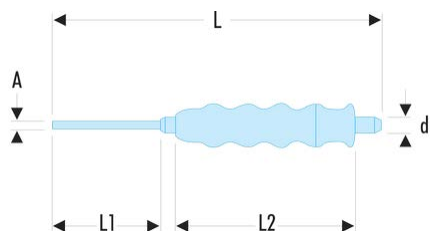

247.G3 247G - Sheathed nail sets**Description:**

- Head hardened to 36 - 44 HRc.
- Tip hardened to 52 - 60 HRc.

A [mm]:	2,9
d [mm]:	10
L [mm]:	185
L1 [mm]:	55
L2 [mm]:	105
[g]:	106
[kg]:	0,106