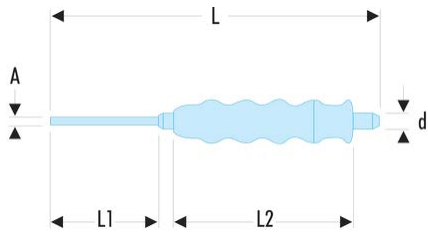

247.G2 247G - Sheathed nail sets**Description:**

- Head hardened to 36 - 44 HRc.
- Tip hardened to 52 - 60 HRc.

A [mm]:	1,9
d [mm]:	10
L [mm]:	185
L1 [mm]:	55
L2 [mm]:	105
[g]:	102
[kg]:	0,102