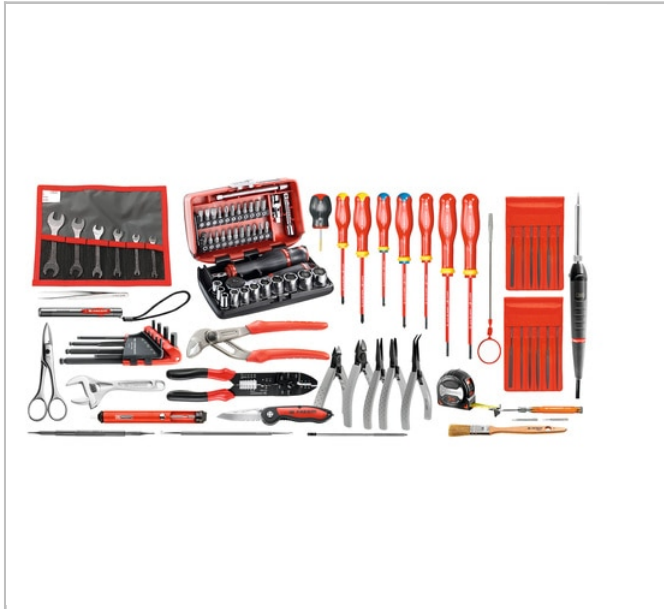

94-piece set of electricians tools - case

Description:

- 3 Options available:
- - CM.EL32: Set supplied without container.
- - 2208.EL32: Set supplied with case BV.51A.
- - BST20.EL32: Set supplied with tool bag BS.T20.