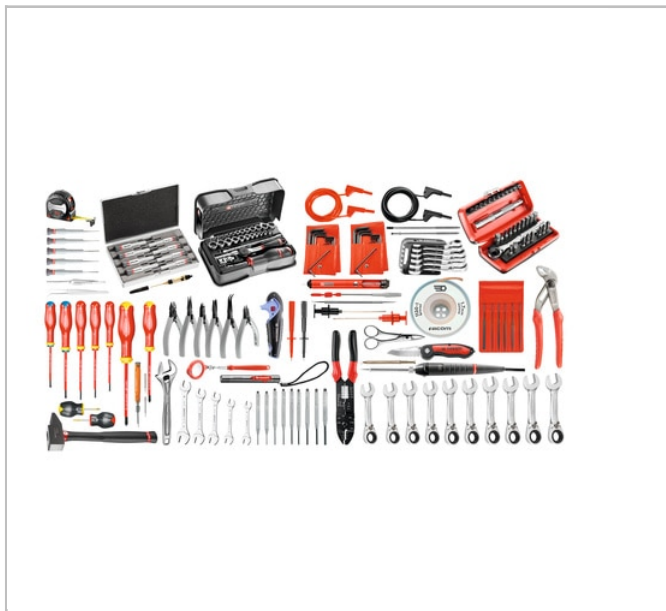

172-piece set of electricians tools - case

Description:

- 3 Options available:
- - CM.EL35: Set supplied without container.
- - 2138.EL35: Set supplied with case BV.21ST.
- - BPC24N.EL35: Set supplied with plastic toolbox BP.C24N.