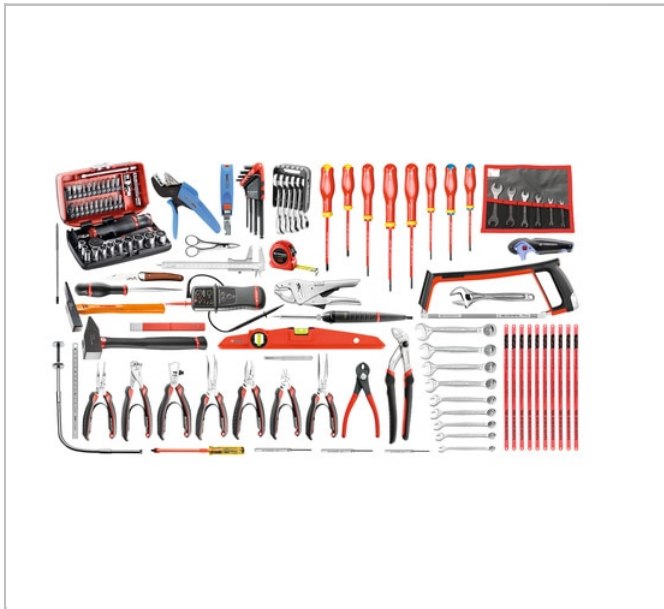

## 120-piece set of electronic tools - metal toolbox

### Description:

- 5 Options available:
- - CM.E18: Set supplied without container.
- - 2070.E18: Set supplied with metal toolbox BT.13A.
- - 2120.E18: Set supplied with tool bag BS.T20.
- - BPC24N.E18: Set supplied with plastic toolbox BP.C24N.
- - DS295.E18: Set supplied with 3-drawer Tough System toolbox BSYS.BPC2T.

	Weight [Kg]
2070.E18	18.15