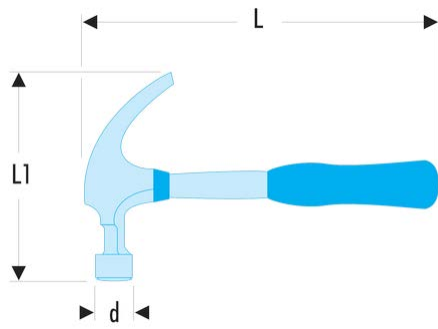

204 Carpenters hammer**Description:**

- Safety fit tubular handle, PVC grip.
- Head balanced with nail-puller peen.
- Presentation: polished finish.

d [mm]: 30

L [mm]: 335

L1 [mm]: 130

[g]: 810

[kg]: 0,810
