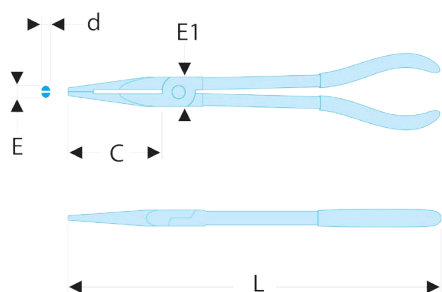

## 195.34L Double jointed extra long half-round nose pliers - 45° angle

### Description:

- Length 340 mm.
- 45° angle for better accessibility.
- Double joint and slim profile, for working in awkward zones, even single-handed.
- Serrated nose for good grip.
- Ergonomic handle for easy grip.
- Polished with plastic sheath finish.

C [mm]: 77

d [mm]: 6

E [mm]: 3

E1 [mm]: 19

L [mm]: 340

[g]: 350