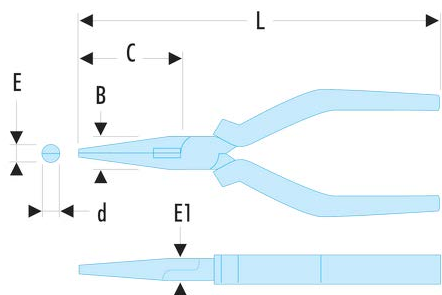

195.20CPESLS Long half-round nose pliers - SLS

Description:

- Tool equipped with a FACOM SLS attachment solution, preventing any risk of accidental falls.
- The crimped "rotating" cable solution, selected and tested by FACOM, maintains user ergonomics.
- Narrow, finely serrated tips with a pipe-grip.
- Side cutter for copper and hard steel wire (max. 160 kg/mm²).
- Ergonomic grips resistant to chemical agents.
- Removable return spring.
- Finish: chromed.

Qty:	1
------	---

B [mm]:	18
---------	----

C [mm]:	69
---------	----

d [mm]:	2,9
---------	-----

E [mm]:	3,6
---------	-----

E1 [mm]:	9
----------	---

I x H [mm]:	2,9 x 3,6
-------------	-----------

L [mm]:	200
---------	-----