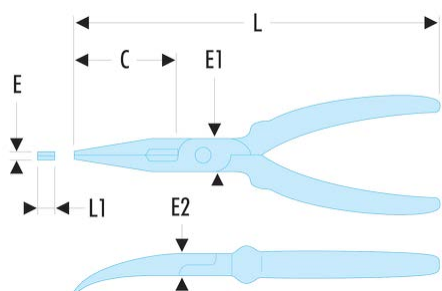

## 195.16CPESLS Short half-round nose pliers - SLS

### Description:

- Tool equipped with a FACOM SLS attachment solution, preventing any risk of accidental falls.
- The crimped "rotating" cable solution, selected and tested by FACOM, maintains user ergonomics.
- Narrow, finely serrated tips, 40° angled nose.
- Side cutter for copper and hard steel wire (max. 160 kg/mm<sup>2</sup>).
- Ergonomic grips resistant to chemical agents.
- Removable return spring.
- Finish: chromed.

C [mm]: 50

E [mm]: 3

E1 [mm]: 17

E2 [mm]: 9

L [mm]: 160

L1 [mm]: 2,5

[g]: 205