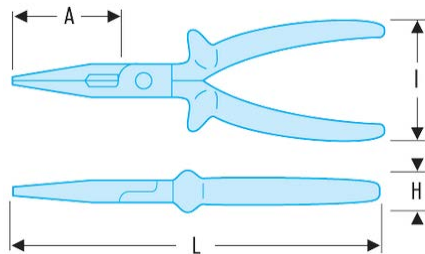

193.16AVSE VSE series 1,000 Volt insulated semi-round nose pliers**Description:**

- Model with wire cutter.
- Serrated inner side of jaws facilitating grip.
- Insulation with "safety" colour coding.
- Finish: burnished head.

A [mm]:	50
E [mm]:	32
L x l x H [mm]:	170 x70 x32
L [mm]:	170
L1 [mm]:	70
140 kg/mm ² [Ø mm]:	1,6
[g]:	180