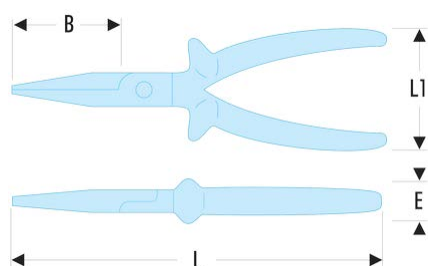

188.16AVSE VSE series 1,000 Volt insulated flat nose pliers**Description:**

- Serrated nose tips.
- Insulation with "safety" colour coding.
- Finish: burnished head.

B [mm]:	50
E [mm]:	37
E1 [mm]:	7
H [mm]:	37
L [mm]:	165
L1 [mm]:	60
[g]:	170