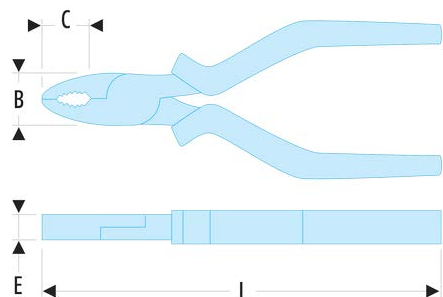

**187.18CPESLS 187.CPESLS - Combination pliers****Description:**

- Tool equipped with a FACOM SLS attachment solution, preventing any risk of accidental falls.
- The crimped "rotating" cable solution, selected and tested by FACOM, maintains user ergonomics.
- Cutting edges designed to cut all types of wire: piano wire, soft wires and modern materials (Fe 200 kg/mm<sup>2</sup>).
- Long lever arm, offset pivot for minimum cutting effort.
- High durability Chrome-Molybdenum-Vanadium steel, very hard cutting edges 61/63 HRC.
- Ergonomic grips resistant to chemical agents.
- Removable return spring.
- Finish: chromed.

---

**B [mm]:** 23

---

**C [mm]:** 36

---

**C1 [mm]:** 13

---

**E [mm]:** 10,0

---

**L [mm]:** 185

---

**[g]:** 250

---