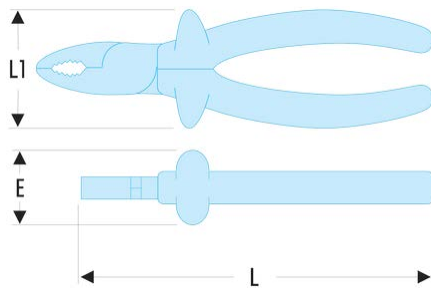

187.18AVSE 187.AVSE - VSE series 1,000 Volt insulated combination pliers**Description:**

- Tempered pliers for general strength.
- Second treatment on cutting edge for cutting edge hardness above 60 HRc.
- Insulation with "safety" colour coding.
- Finish: burnished head.

E [mm]:	35
L x l x H [mm]:	185 x 70 x 35
L [mm]:	185
L1 [mm]:	70
140 kg/mm² [Ø mm]:	1,8
200 kg/mm² [Ø mm]:	1,8
Cu - Ø max [mm²]:	3,7
[g]:	320