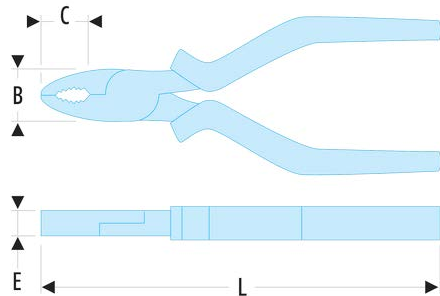

187.16CPESLS 187.CPESLS - Combination pliers

Description:

- Tool equipped with a FACOM SLS attachment solution, preventing any risk of accidental falls.
- The crimped "rotating" cable solution, selected and tested by FACOM, maintains user ergonomics.
- Cutting edges designed to cut all types of wire: piano wire, soft wires and modern materials (Fe 200 kg/mm²).
- Long lever arm, offset pivot for minimum cutting effort.
- High durability Chrome-Molybdenum-Vanadium steel, very hard cutting edges 61/63 HRC.
- Ergonomic grips resistant to chemical agents.
- Removable return spring.
- Finish: chromed.