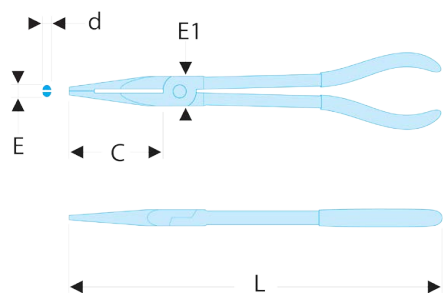

## 185.34L Double jointed extra long half-round nose pliers

### Description:

- Length 340 mm.
- Double joint and slim profile, for working in awkward zones, even single-handed.
- Serrated nose for good grip.
- Ergonomic handle for easy grip.
- Polished with plastic sheath finish.

C [mm]: 81

d [mm]: 6

E [mm]: 3

E1 [mm]: 19

L [mm]: 340

[g]: 350