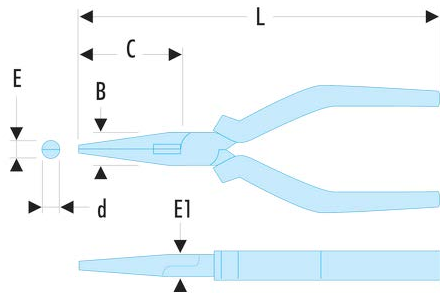

185.20CPESLS Long half-round nose pliers - SLS

Description:

- Tool equipped with a FACOM SLS attachment solution, preventing any risk of accidental falls.
- The crimped "rotating" cable solution, selected and tested by FACOM, maintains user ergonomics.
- Narrow, finely serrated tips with a pipe-grip.
- Side cutter for copper and hard steel wire (max. 160 kg/mm²).
- Ergonomic grips resistant to chemical agents.
- Removable return spring.
- Finish: chromed.

B [mm]:	18
C [mm]:	75
d [mm]:	2,9
E [mm]:	3,6
E1 [mm]:	9
I x H [mm]:	2,9 x 3,6
L [mm]:	200
Quantity:	1
[g]:	215