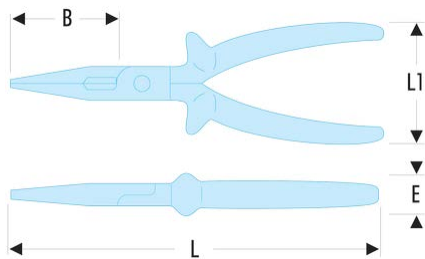

185.20AVSE VSE series 1,000 Volt insulated long semi-round nose pliers**Description:**

- Models with wire cutter.
 - Insulation with "safety" colour coding.
 - Finish: burnished head.
- 185: straight nose.
195: angled nose.

A [mm]:	69
B [mm]:	69
E1 [mm]:	3,0
H [mm]:	35
L [mm]:	200
L1 [mm]:	65
Cu - Ø max [mm²]:	3,5
[g]:	250