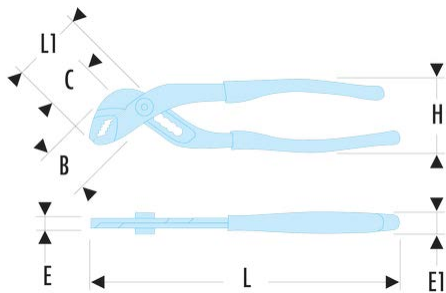

**181EF.25CPE 181EF-** Locking twin slip-joint multigrip pliers**Description:**

- Long slim nose for improved reach in confined spaces.
- Fast, precise push-button adjustment with safety lock.
- 12-position notches.
- The closed position of the ergonomic comfort grip handles increases the tightening power.
- High torsional strength.
- Slim-profile self-gripping nose.
- 62 HRC high-frequency treated jaws.
- Packaging:
  - Chromed, bi-material ergonomic grips: 181EF.CPE .
  - Varnish finish, PVC grips: 181EF.G .

<b>B [mm]:</b>	25
----------------	----

<b>C [mm]:</b>	37,5
----------------	------

<b>E [mm]:</b>	7,5
----------------	-----

<b>E1 [mm]:</b>	22,5
-----------------	------

<b>L [mm]:</b>	256
----------------	-----

<b>L1 [mm]:</b>	63
-----------------	----

<b>Capacity Nuts [mm]:</b>	41
----------------------------	----

<b>Capacity Maxi Tube [mm]:</b>	42
---------------------------------	----

<b>[g]:</b>	350
-------------	-----