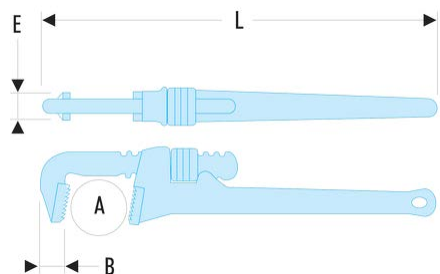

## 134A.36 134A - Cast-iron American model pipe wrenches

### Description:

- Capacity: 0 to 140 mm; 0 to 5".
- Cast iron body.
- Interchangeable fixed jaw hardened to 55 HRc.
- Forged steel mobile jaw.

A maxi [in]:	5
A maxi [mm]:	140
B [mm]:	35,5
C [mm]:	43
E [mm]:	43,0
L ["]:	36
L [mm]:	920
[kg]:	9,000