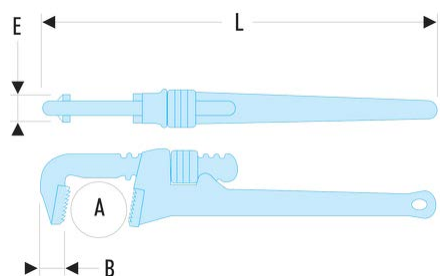

134A.18 134A - Cast-iron American model pipe wrenches**Description:**

- Capacity: 0 to 140 mm; 0 to 5".
- Cast iron body.
- Interchangeable fixed jaw hardened to 55 HRc.
- Forged steel mobile jaw.

A maxi [in]:	2 1/2
------------------------	-------

A maxi [mm]:	76
------------------------	----

B [mm]:	29
----------------	----

C [mm]:	26,0
----------------	------

E [mm]:	26,0
----------------	------

L ["]:	18
---------------	----

L [mm]:	450
----------------	-----