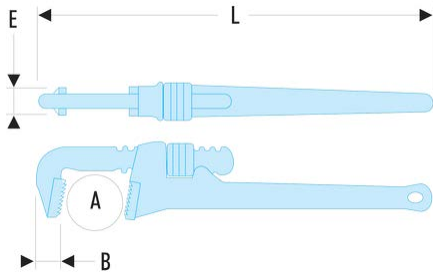

133A.24 133A - Light alloy 90° offset American model pipe wrenches**Description:**

- Capacity: 0 to 140 mm; 0 to 5".
- Performance equivalent to model 134A.

A maxi [in]:	3
A maxi [mm]:	90
B [mm]:	34
C [mm]:	29,5
E [mm]:	29,5
L ["]:	24
L [mm]:	600
[kg]:	2,460