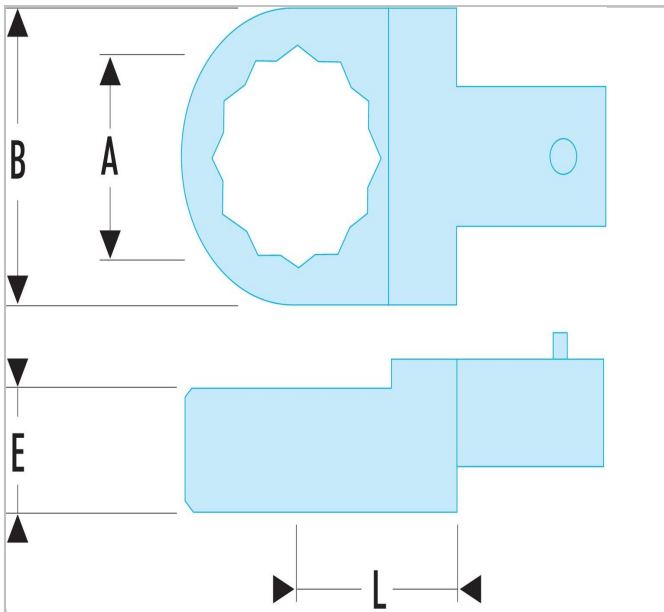

13.14 | Polygon drives - drive 14 x 18 mm

Description:

- Polygon drives - drive 14 x 18 mm

	13.14
A [mm]	14.0
Length L [mm]	25.0
Thickness E [mm]	11.0
Weight [g]	109.0