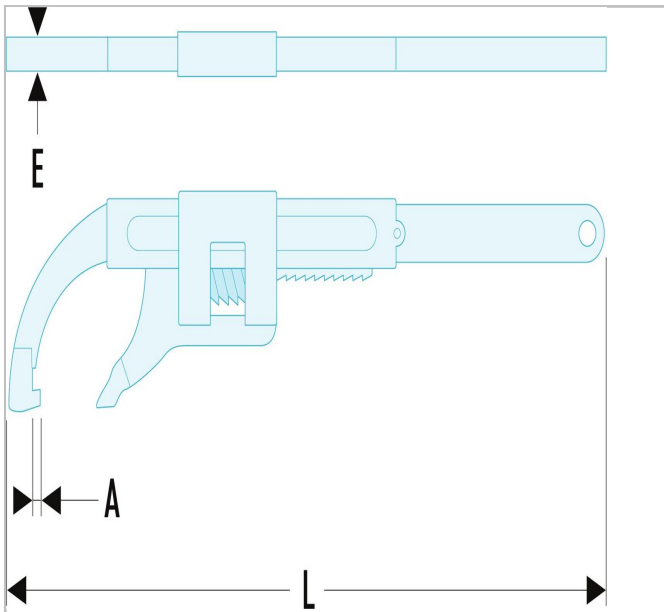

## 115A.50 | 115A - Monkey wrench

### Description:

- Capacity: 10 to 200 mm.
- Presentation: satin chrome finish.

	<b>115A.50</b>
A [mm]	4
Diameter [mm]	10 - 50
Thickness E [mm]	4.0
Length [mm]	215.0