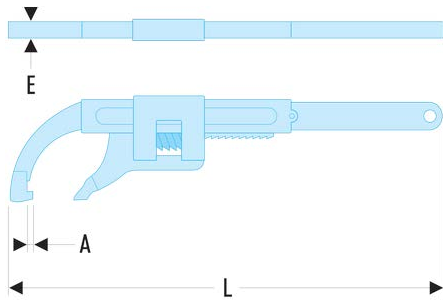

115A.200 115A - Monkey wrench**Description:**

- Capacity: 10 to 200 mm.
- Presentation: satin chrome finish.

A [mm]: 7

d [mm]: 30 - 200

E [mm]: 7

Width l [mm]: 550

L [mm]: 548

[g]: 1860
