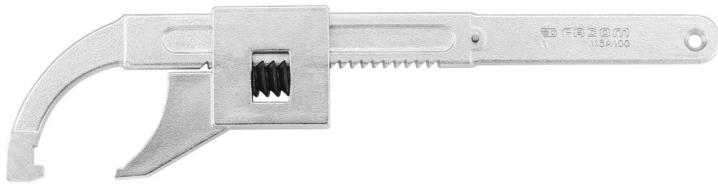

115A.200 115A - Monkey wrench**Description:**

- Capacity: 10 to 200 mm.
- Presentation: satin chrome finish.

A [mm]: 7

d [mm]: 30 - 200

E [mm]: 7

Width l [mm]: 550

L [mm]: 548

[g]: 1860
