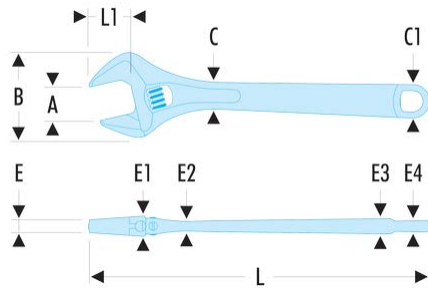

113A.18C 113A.C - Chromed adjustable wrenches**Description:**

- Good access to the button = easy setting.
- Non-protruding moving jaw at maximum capacity.
- Pre-adjustment of jaw opening thanks to millimetric gradation.
- Right-hand button rotation.
- Range from 4" to 24".
- Presentation: chromed body and polished head faces.

A [mm]:	53
B [mm]:	115,0
C x C1 [mm]:	31,0 x 38,5
C1 [mm]:	38,5
E [mm]:	16,0
E1 [mm]:	22,5
E2 [mm]:	14,3
E3 [mm]:	17,8
E4 [mm]:	13,5
L [mm]:	456
L1 [mm]:	53
[g]:	1790