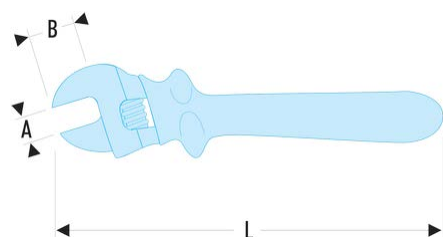

**113.8TAVSE 113.AVSE - VSE series 1,000 Volt insulated adjustable wrenches****Description:**

- Models with finger stop.
- Worm: left-hand rotation.
- Insulation with "safety" colour coding.
- Finish: burnished.

---

**A [mm]:** 27
 

---

**B [mm]:** 24
 

---

**L [mm]:** 210
 

---

**[g]:** 385
 