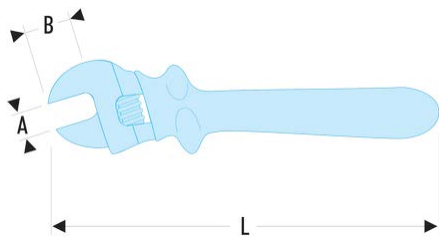

113.15TAVSE 113.AVSE - VSE series 1,000 Volt insulated adjustable wrenches**Description:**

- Models with finger stop.
- Worm: left-hand rotation.
- Insulation with "safety" colour coding.
- Finish: burnished.

A [mm]: 44

B [mm]: 44

L [mm]: 385

[g]: 1935
