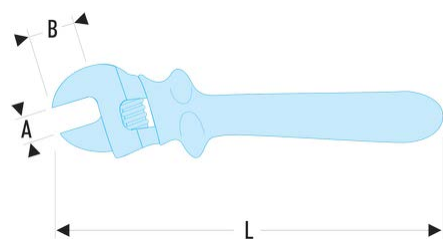

**113.12TAVSE 113.AVSE - VSE series 1,000 Volt insulated adjustable wrenches****Description:**

- Models with finger stop.
- Worm: left-hand rotation.
- Insulation with "safety" colour coding.
- Finish: burnished.

---

A [mm]: 34

---

B [mm]: 34

---

L [mm]: 310

---

[g]: 950