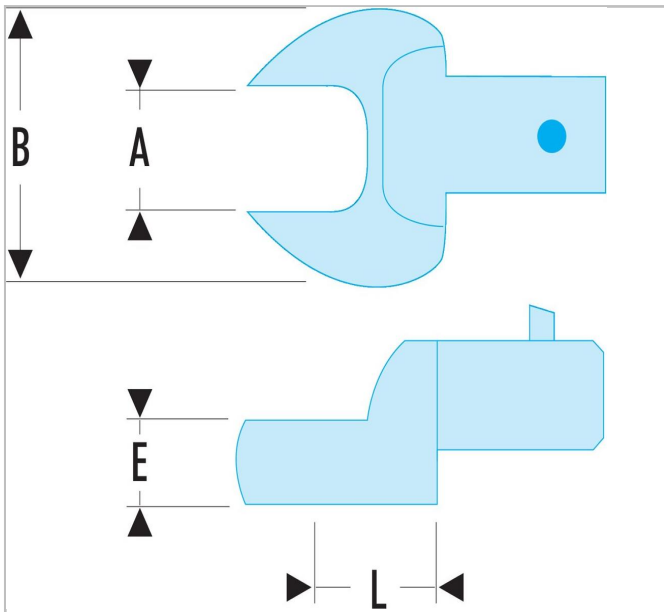

11.15 | Metric open end bits - drive 14 x 18 mm

Description:

- Metric open end bits - drive 14 x 18 mm

	11.15
A [mm]	15.0
Length L [mm]	25.0
Thickness E [mm]	8.0
Head Width B [mm]	34.0
Weight [g]	111.0