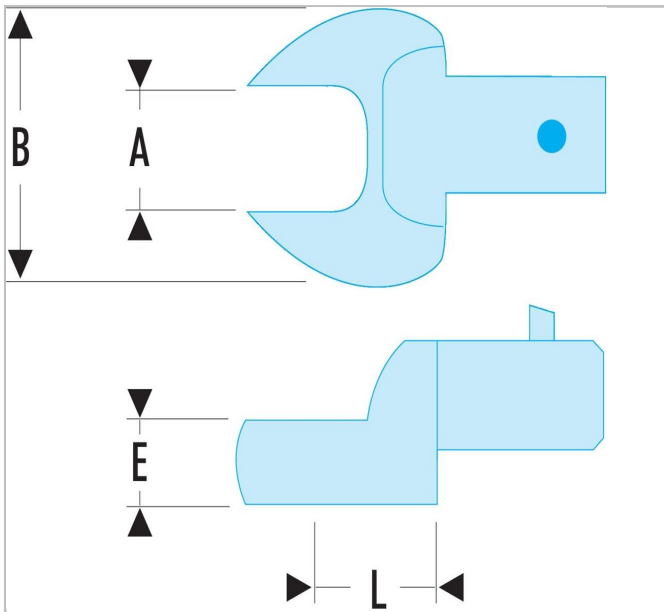

## 10.9 | Metric open end bits - drive 9 x 12 mm

### Description:

- Metric open end bits - drive 9 x 12 mm

	<b>10.9</b>
A [mm]	9.0
Length L [mm]	17.5
Thickness E [mm]	6.0
Head Width B [mm]	23.5
Weight [g]	38.0