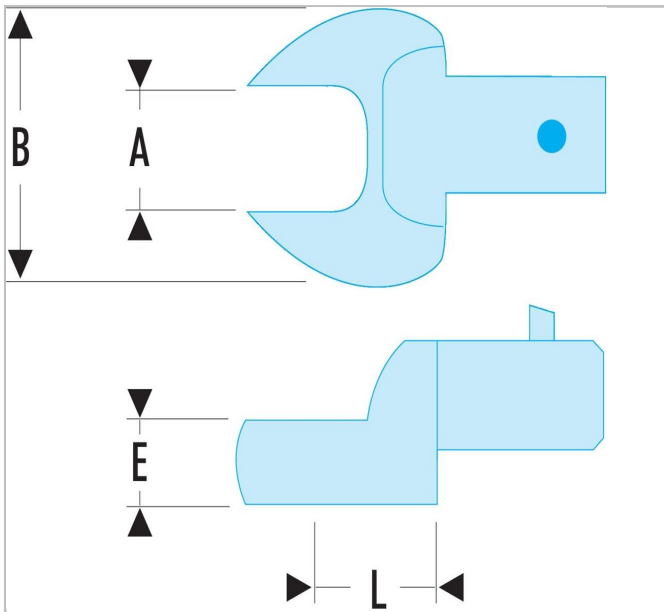

10.7 | Metric open end bits - drive 9 x 12 mm

Description:

- Metric open end bits - drive 9 x 12 mm

	10.7
A [mm]	7.0
Length L [mm]	17.5
Thickness E [mm]	5.0
Head Width B [mm]	21.0
Weight [g]	33.0