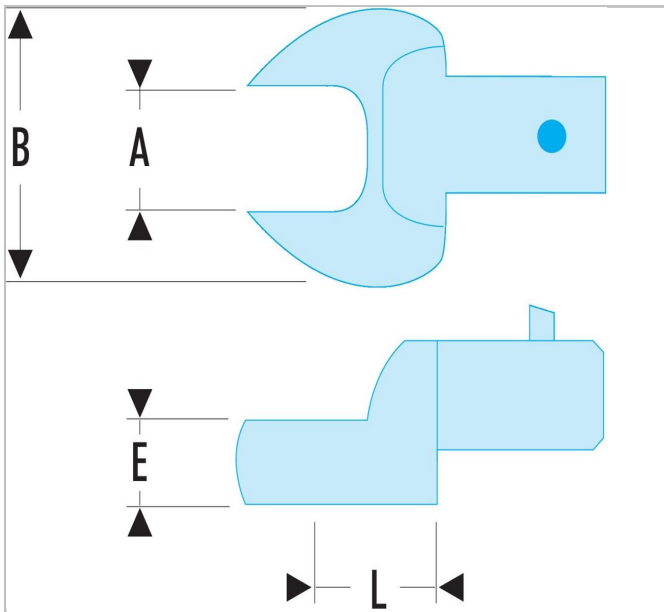

## 10.19 | Metric open end bits - drive 9 x 12 mm

### Description:

- Metric open end bits - drive 9 x 12 mm

	<b>10.19</b>
A [mm]	19.0
Length L [mm]	20.0
Thickness E [mm]	9.0
Head Width B [mm]	41.5
Weight [g]	67.0